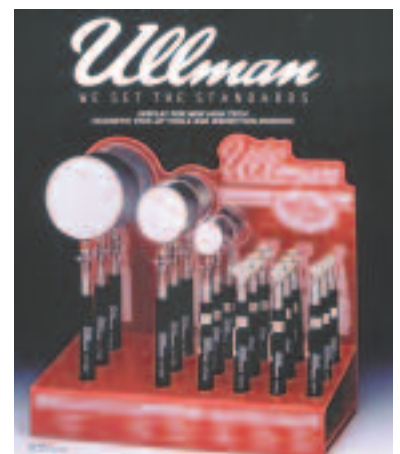

# 15-PIECE DISPLAY FOR OUR NEW LED LIGHTED MAGNETIC PICK UP TOOLS AND LED LIGHTED INSPECTION MIRRORS

Eye-catching counter or shelf display with two velcro strips on back for quick and easy wall placement holds three of each item.